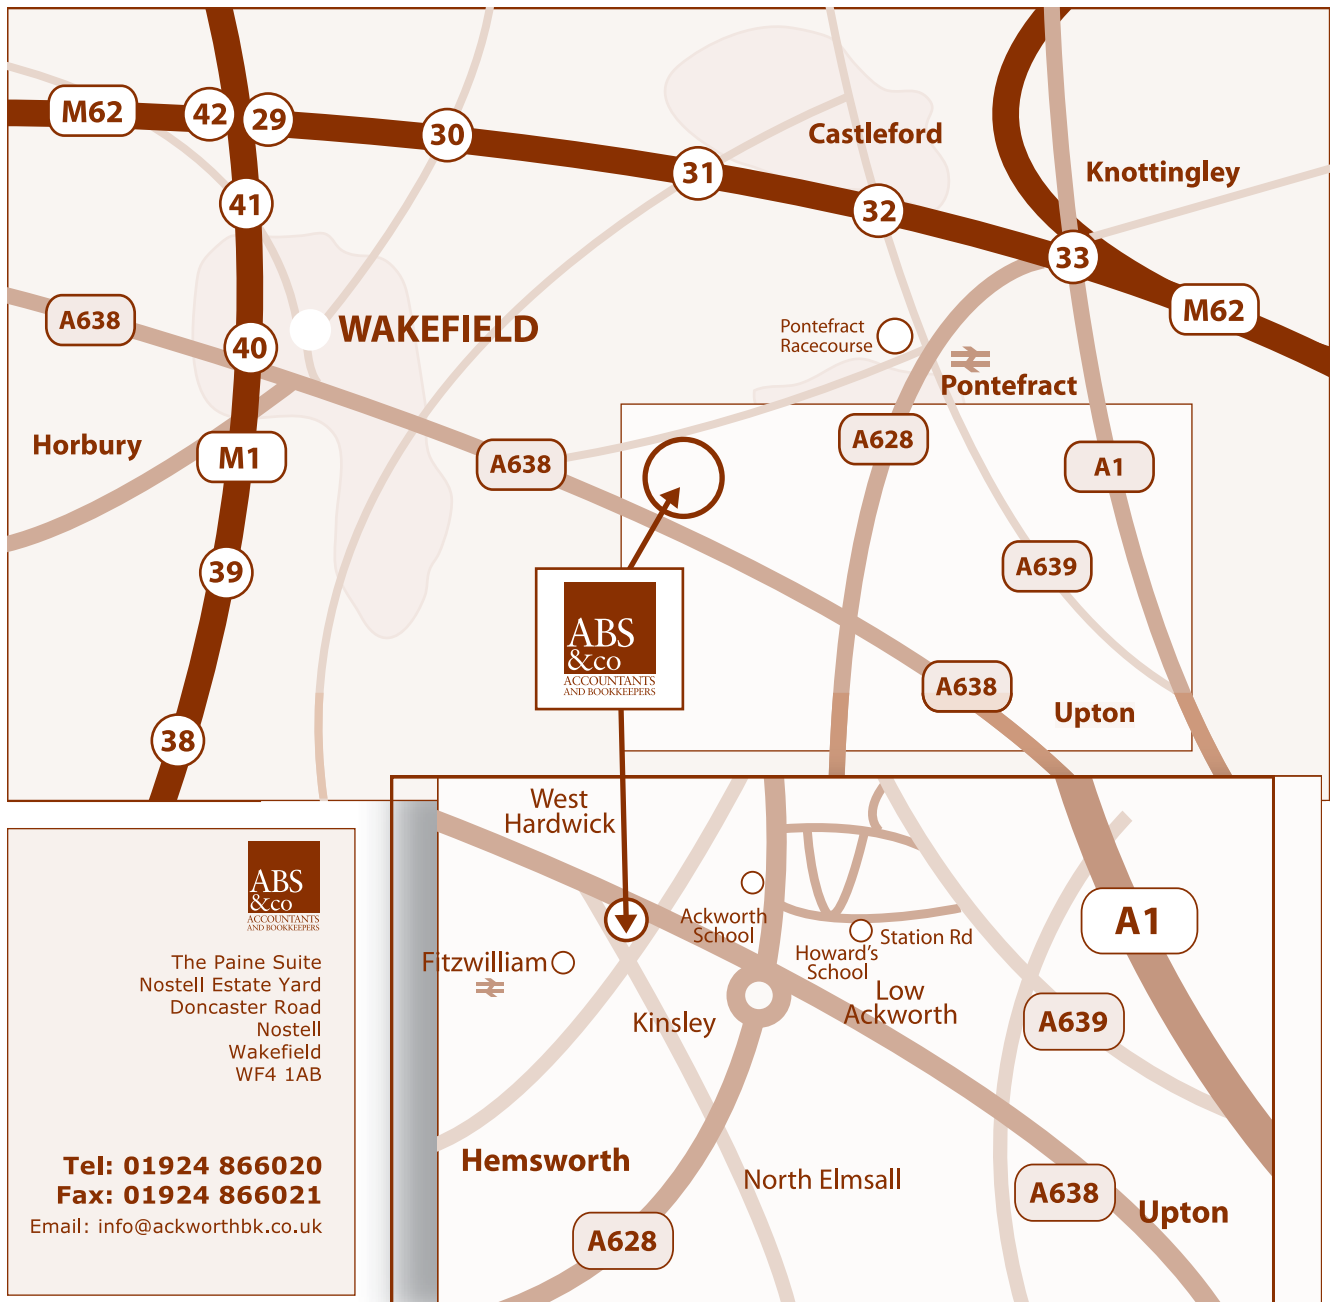

How to find us...

The Paine Suite
Nostell Estate Yard
Doncaster Road
Nostell
Wakefield
WF4 1AB

Tel: 01924 866020
Fax: 01924 866021
Email: info@ackworthbk.co.uk

Directions from M62

Our offices are located within the grounds of the National Trust's Nostell Priory. And is located off Doncaster Road on the A638 which is the main route between Wakefield and Doncaster. Wakefield city centre is located approximately 3 miles to the North-West, with the M1, M62 and A1(M) motorways within easy reach of the premises